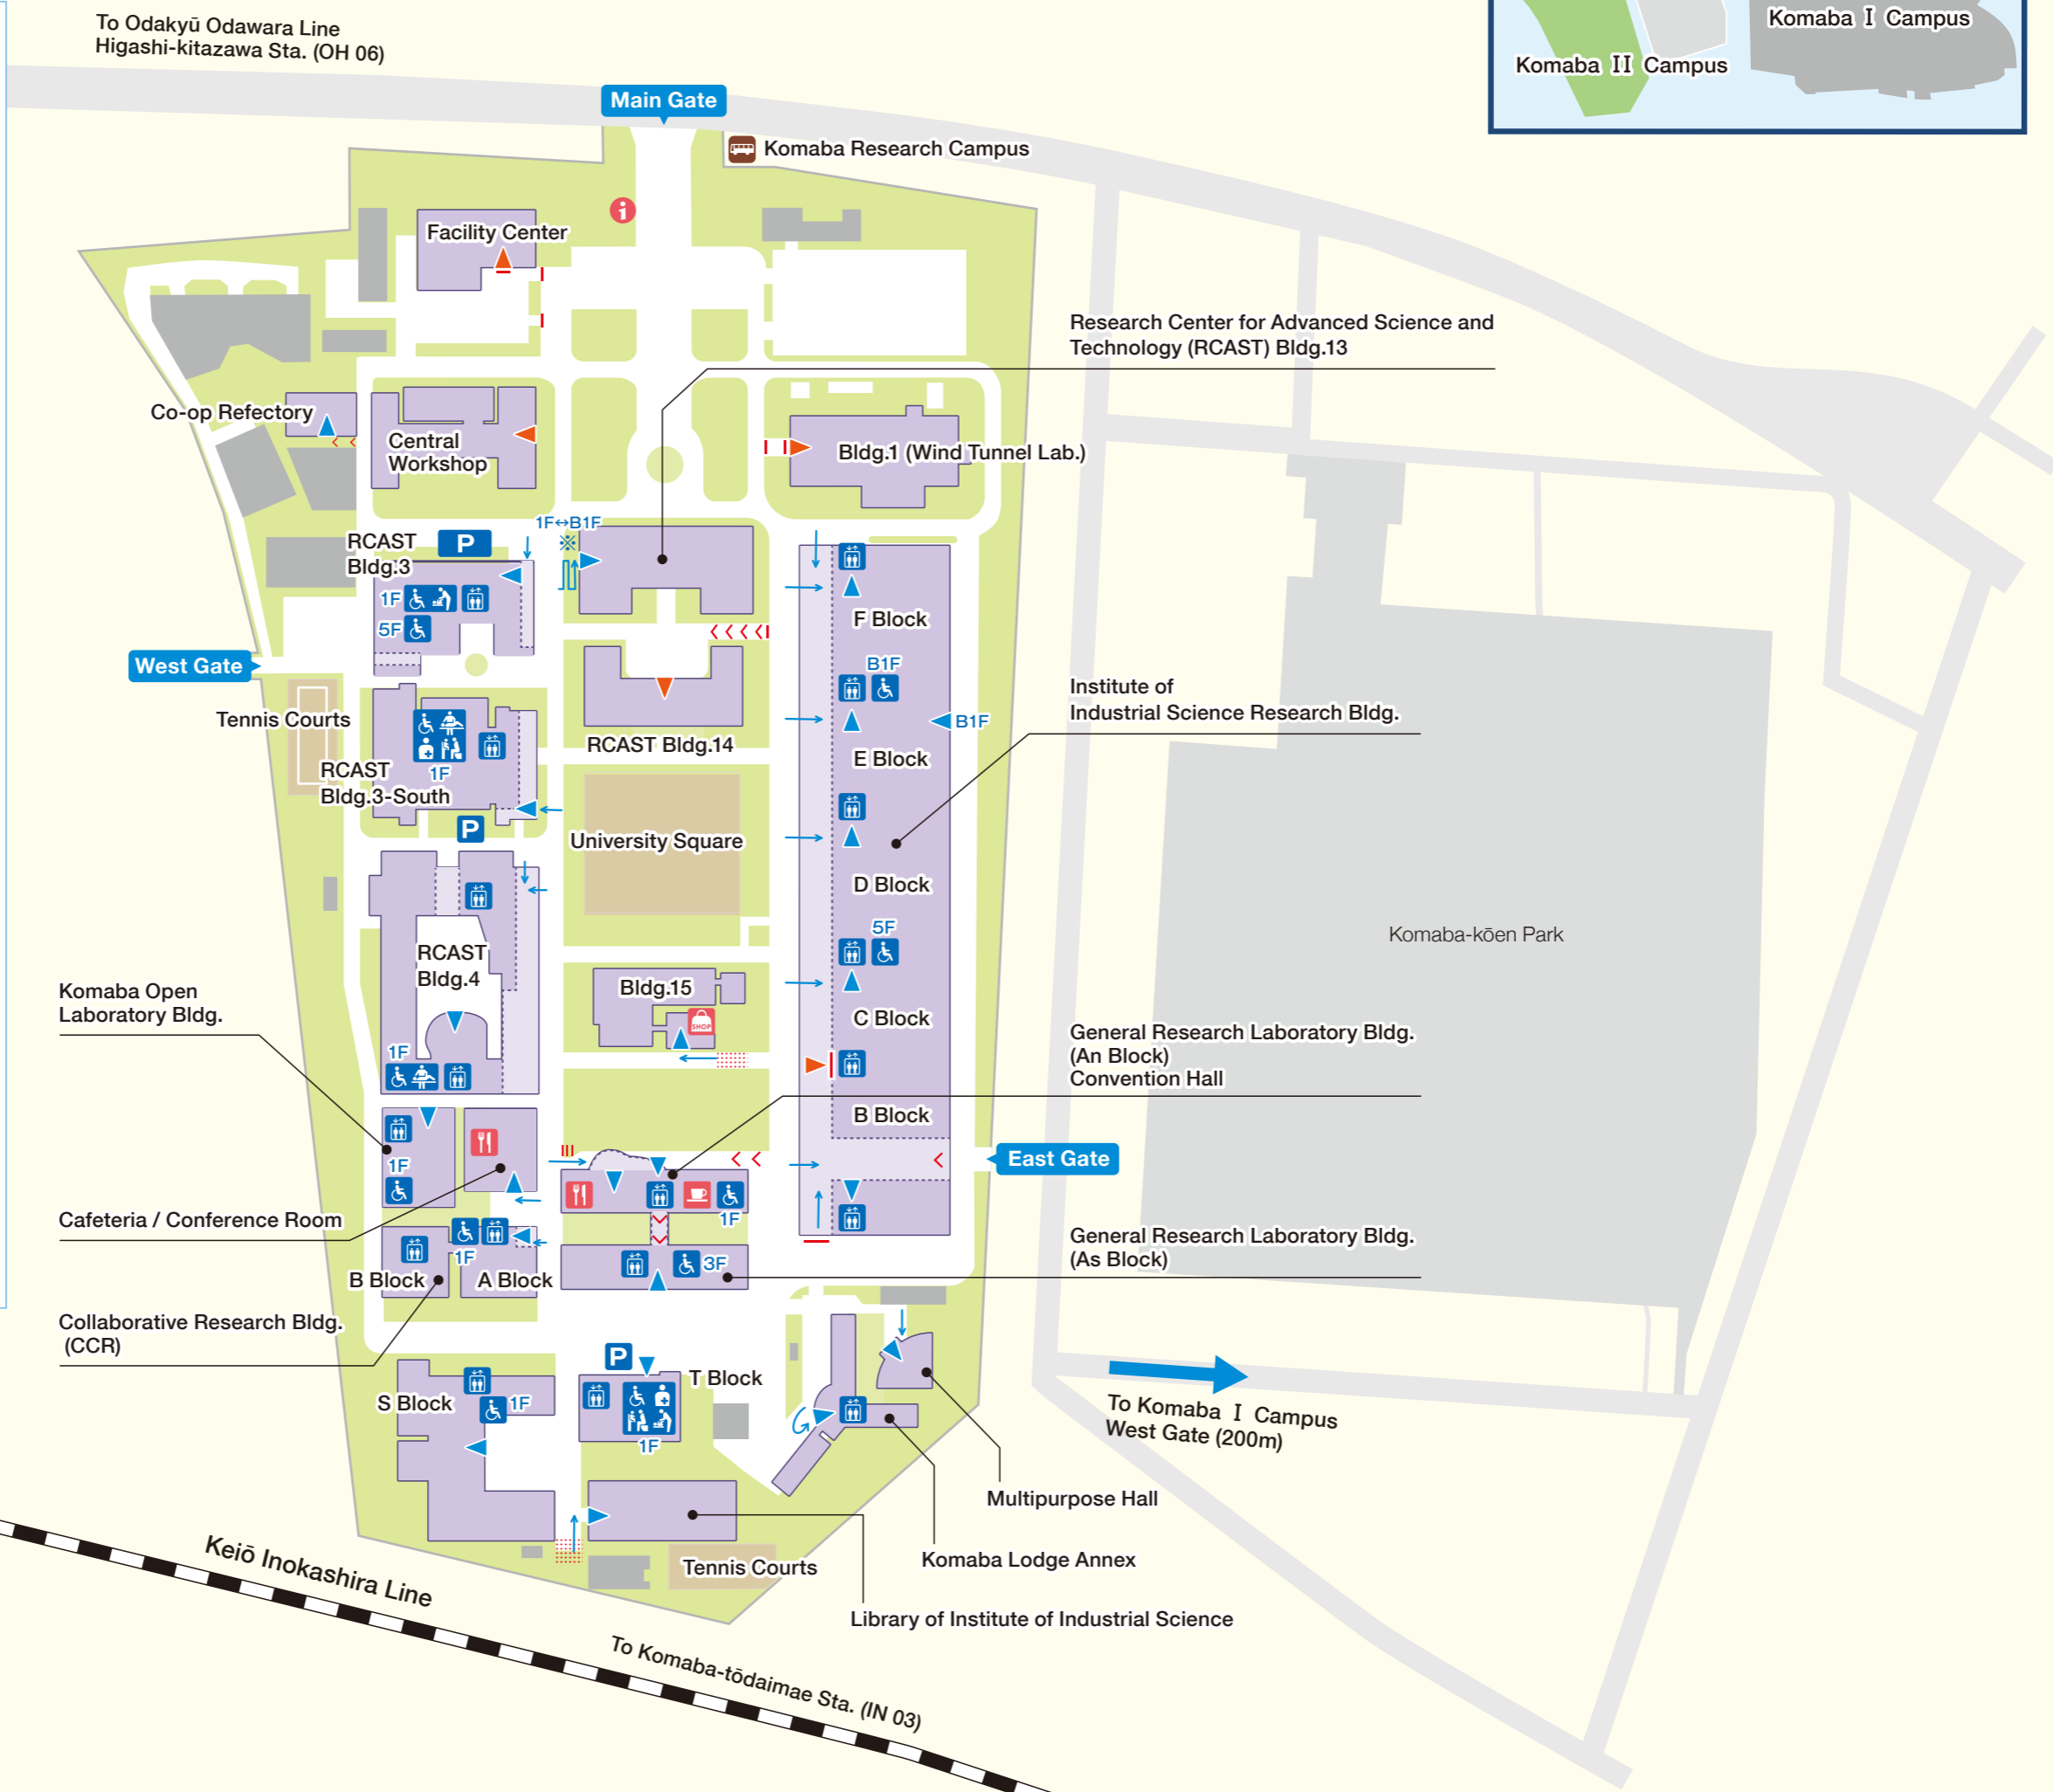

# Komaba II Campus

**barrier-free services**

- elevator
- wheelchair accessible bathroom
- care bed
- facilities for Ostomy
- baby chair
- diaper changing table
- disabled parking
- Wheelchair Lift

**university services**

- information
- shops
- restaurant
- cafe

**others**

- train station
- bus stop
- ATM

**road surface condition**

- sloping road
- steps
- stairs
- rough road

**access information**

- Wheelchair accessible Gate
- Wheelchair inaccessible Gate
- entrance without steps
- entrance with steps
- slope

※ Research Center for Advanced Science and Technology : RCAST

To Ikenoue Sta. (IN 04)

Keiō Inokashira Line

To Komaba-tōdaimae Sta. (IN 03)

To Komaba I Campus West Gate (200m)